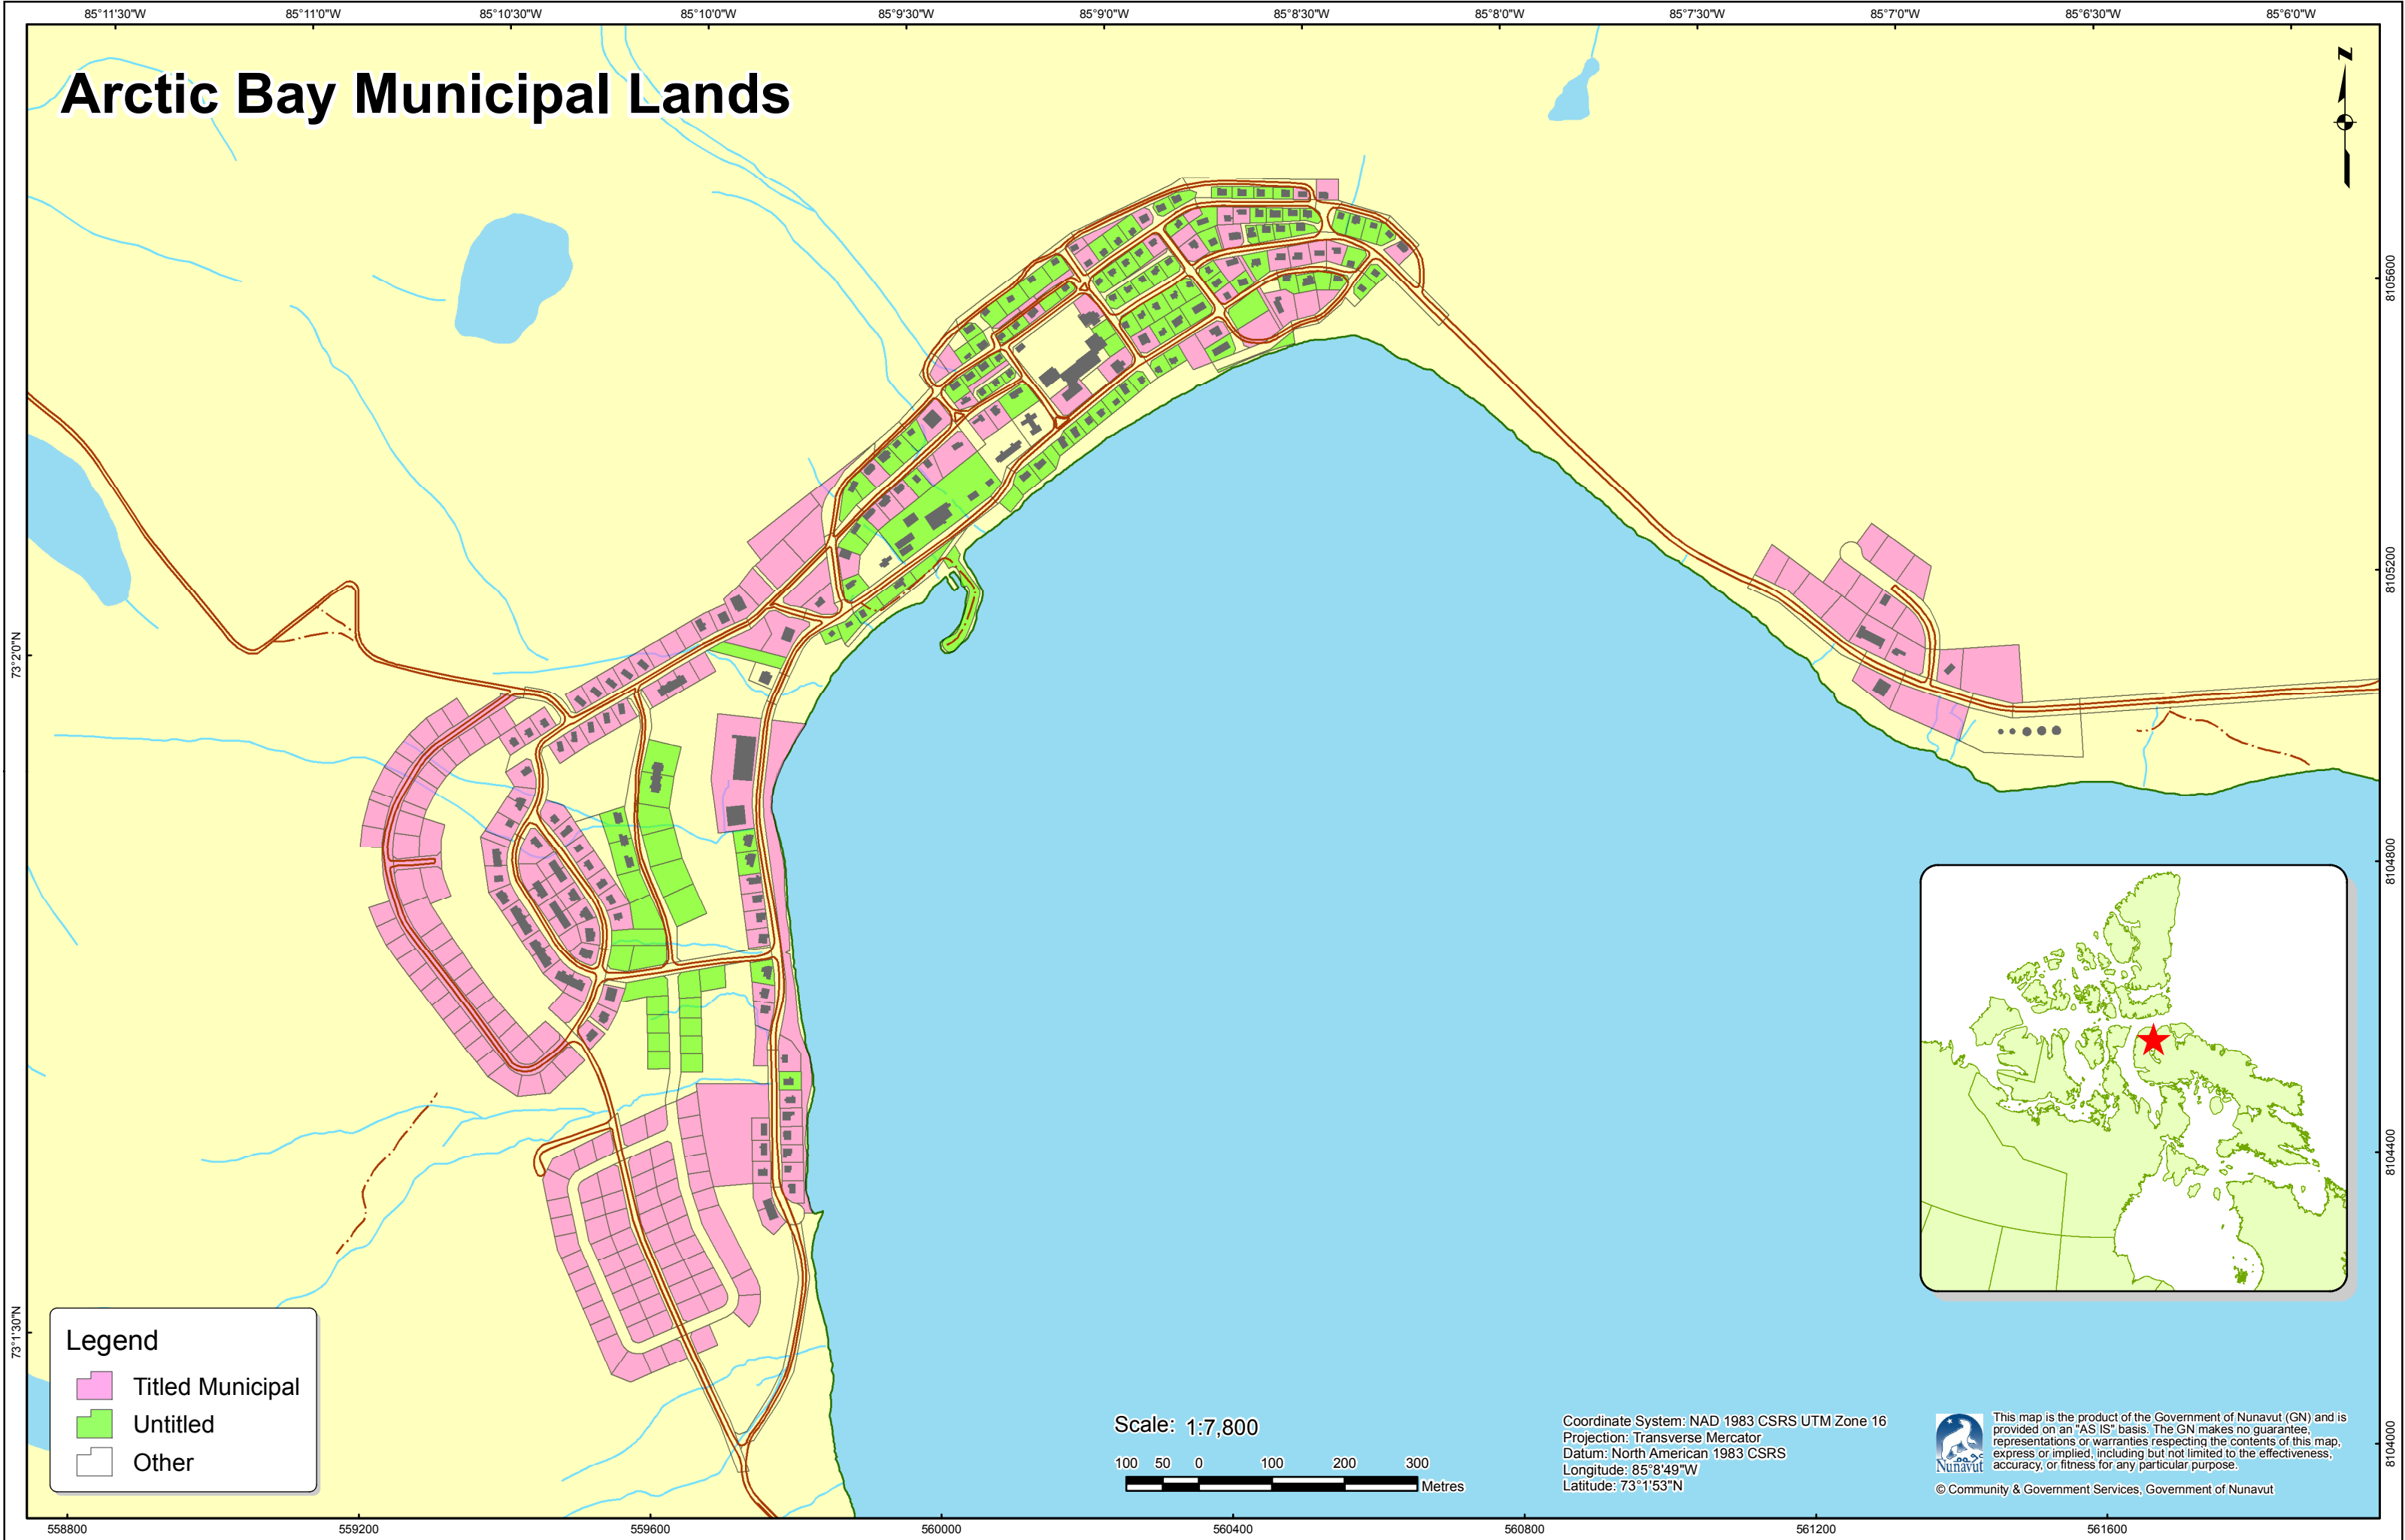

Arctic Bay Municipal Lands

Legend

-  Titled Municipal
-  Untitled
-  Other

Scale: 1:7,800

100 50 0 100 200 300 Metres

Coordinate System: NAD 1983 CSRS UTM Zone 16
Projection: Transverse Mercator
Datum: North American 1983 CSRS
Longitude: 85°8'49"W
Latitude: 73°1'53"N

 This map is the product of the Government of Nunavut (GN) and is provided on an "AS IS" basis. The GN makes no guarantee, representations or warranties respecting the contents of this map, express or implied, including but not limited to the effectiveness, accuracy, or fitness for any particular purpose.
© Community & Government Services, Government of Nunavut

558800 559200 559600 560000 560400 560800 561200 561600

73°20'N

73°1'30"N

8105600

8105200

8104800

8104400

8104000