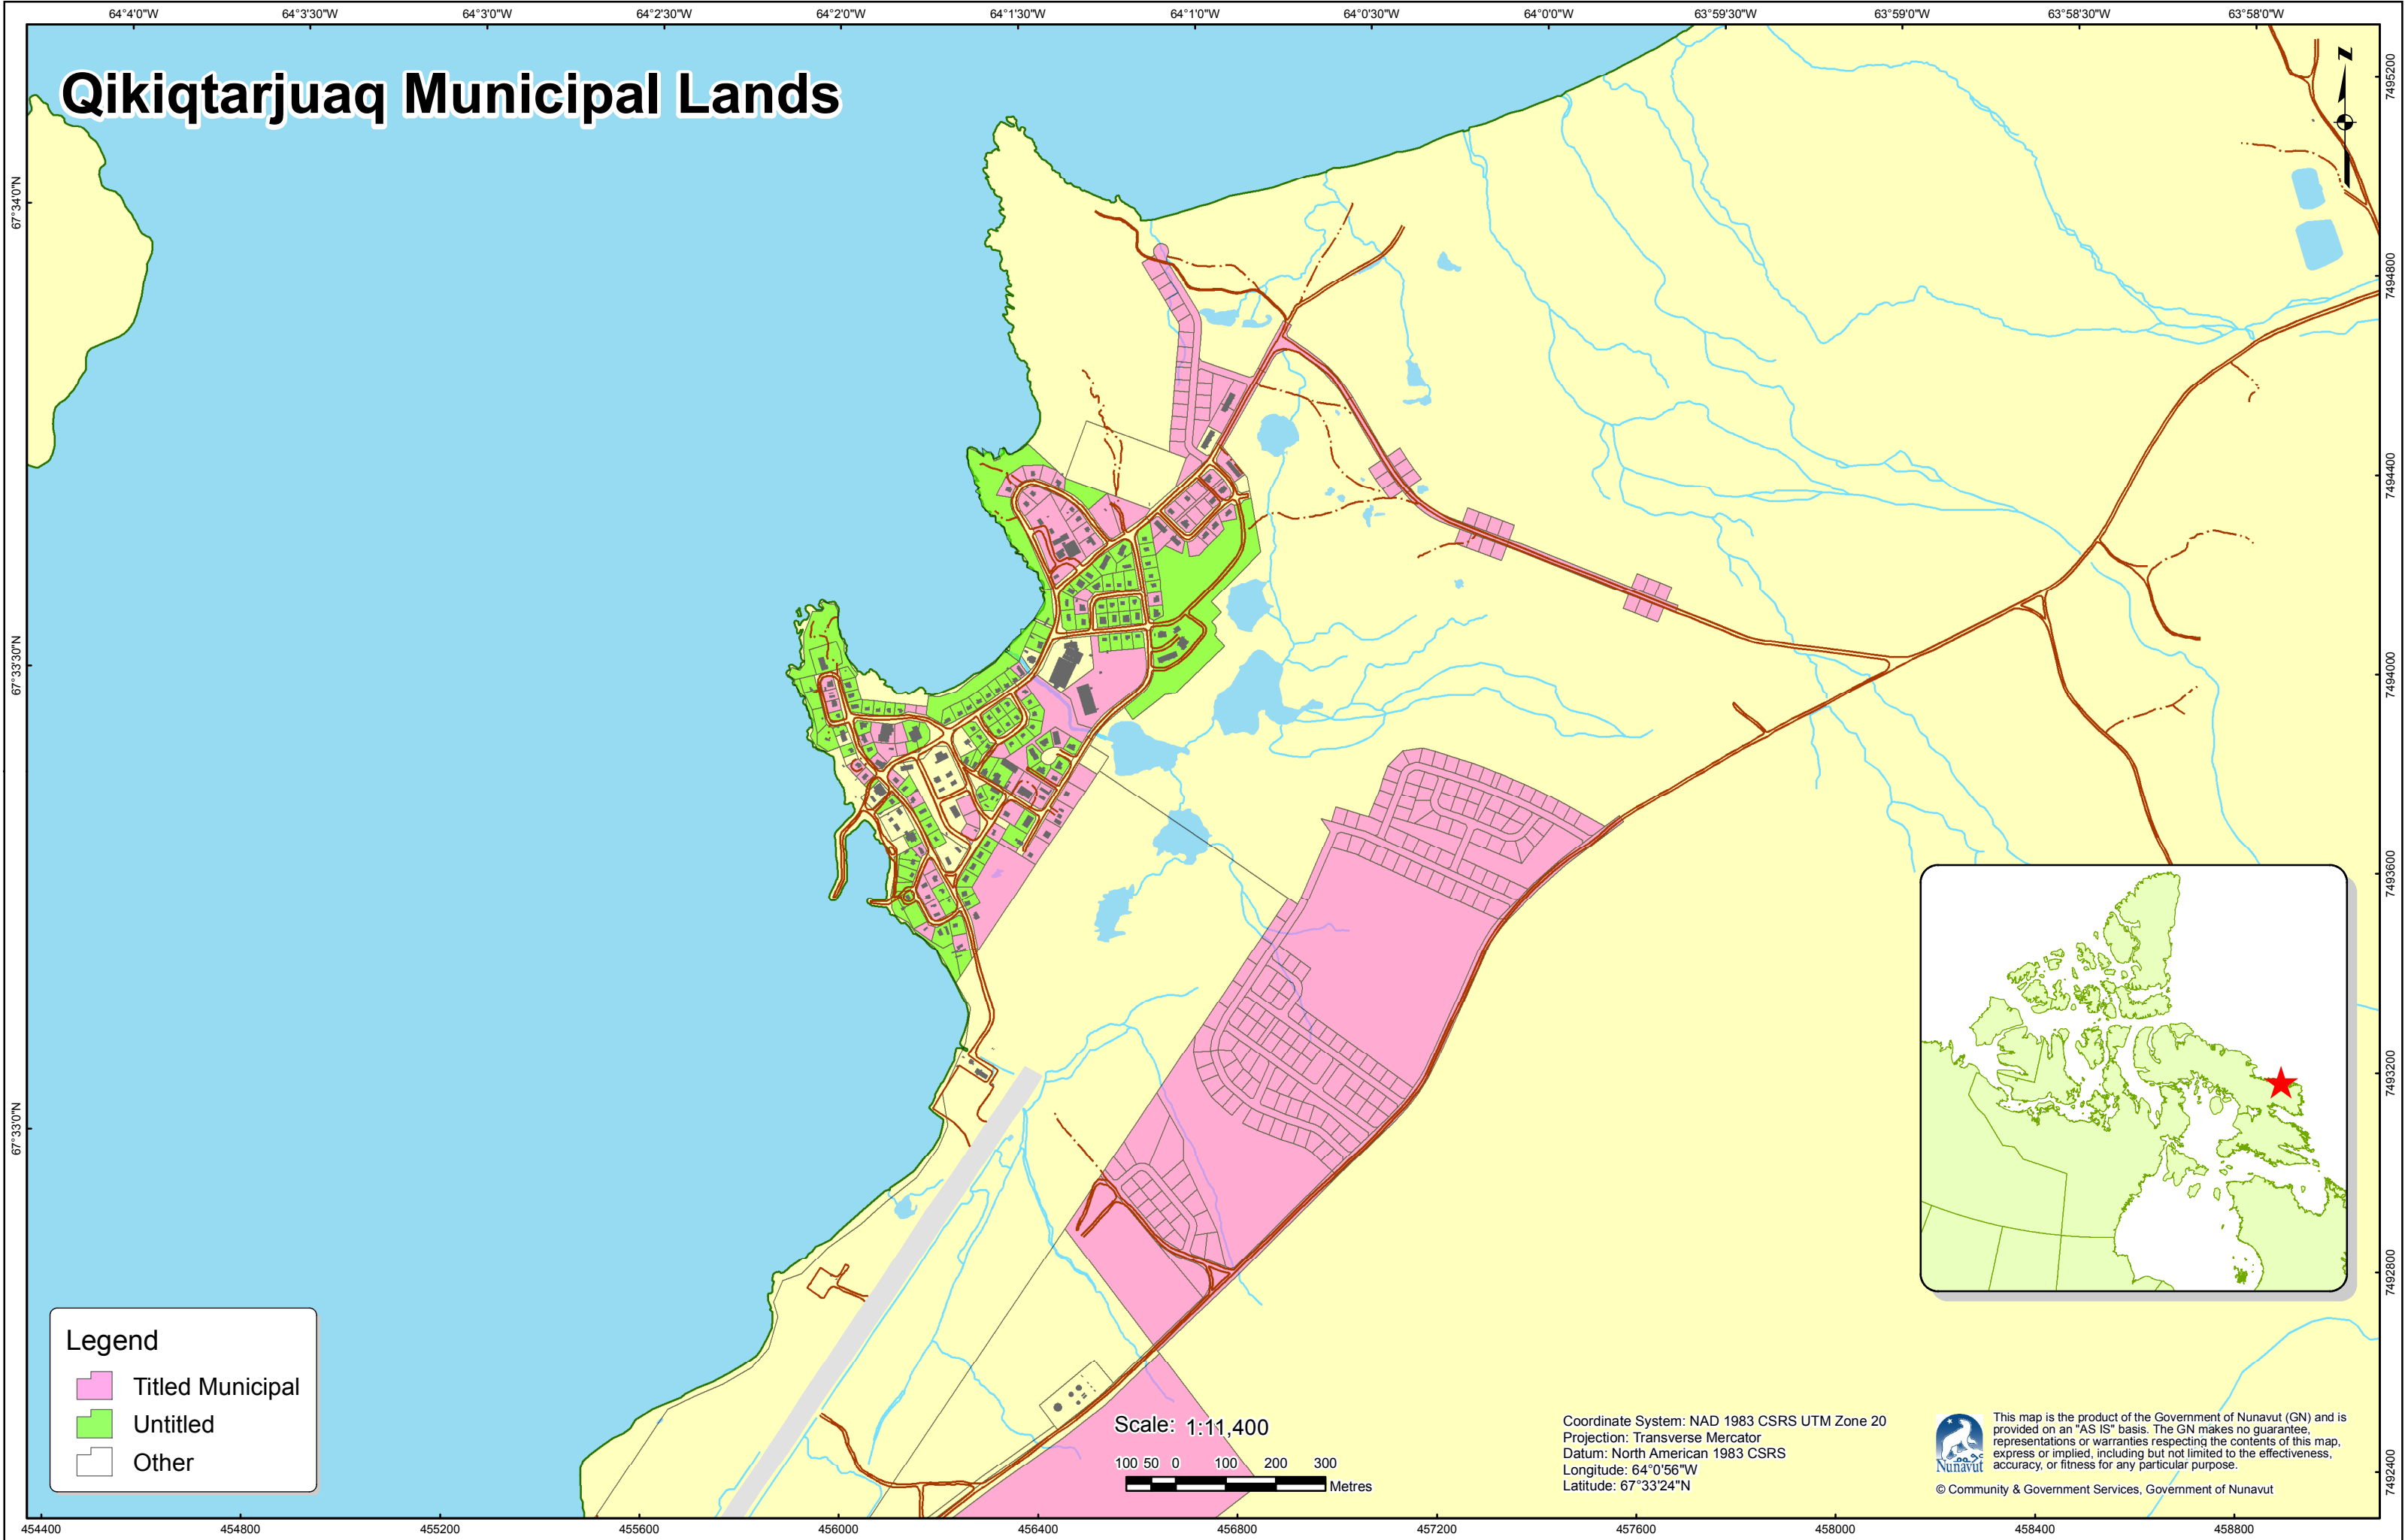

Qikiqtarjuaq Municipal Lands

Legend

- Titled Municipal
- Untitled
- Other

Scale: 1:11,400

100 50 0 100 200 300 Metres

Coordinate System: NAD 1983 CSRS UTM Zone 20
Projection: Transverse Mercator
Datum: North American 1983 CSRS
Longitude: 64°0'56"W
Latitude: 67°33'24"N

This map is the product of the Government of Nunavut (GN) and is provided on an "AS IS" basis. The GN makes no guarantee, representations or warranties respecting the contents of this map, express or implied, including but not limited to the effectiveness, accuracy, or fitness for any particular purpose.
© Community & Government Services, Government of Nunavut