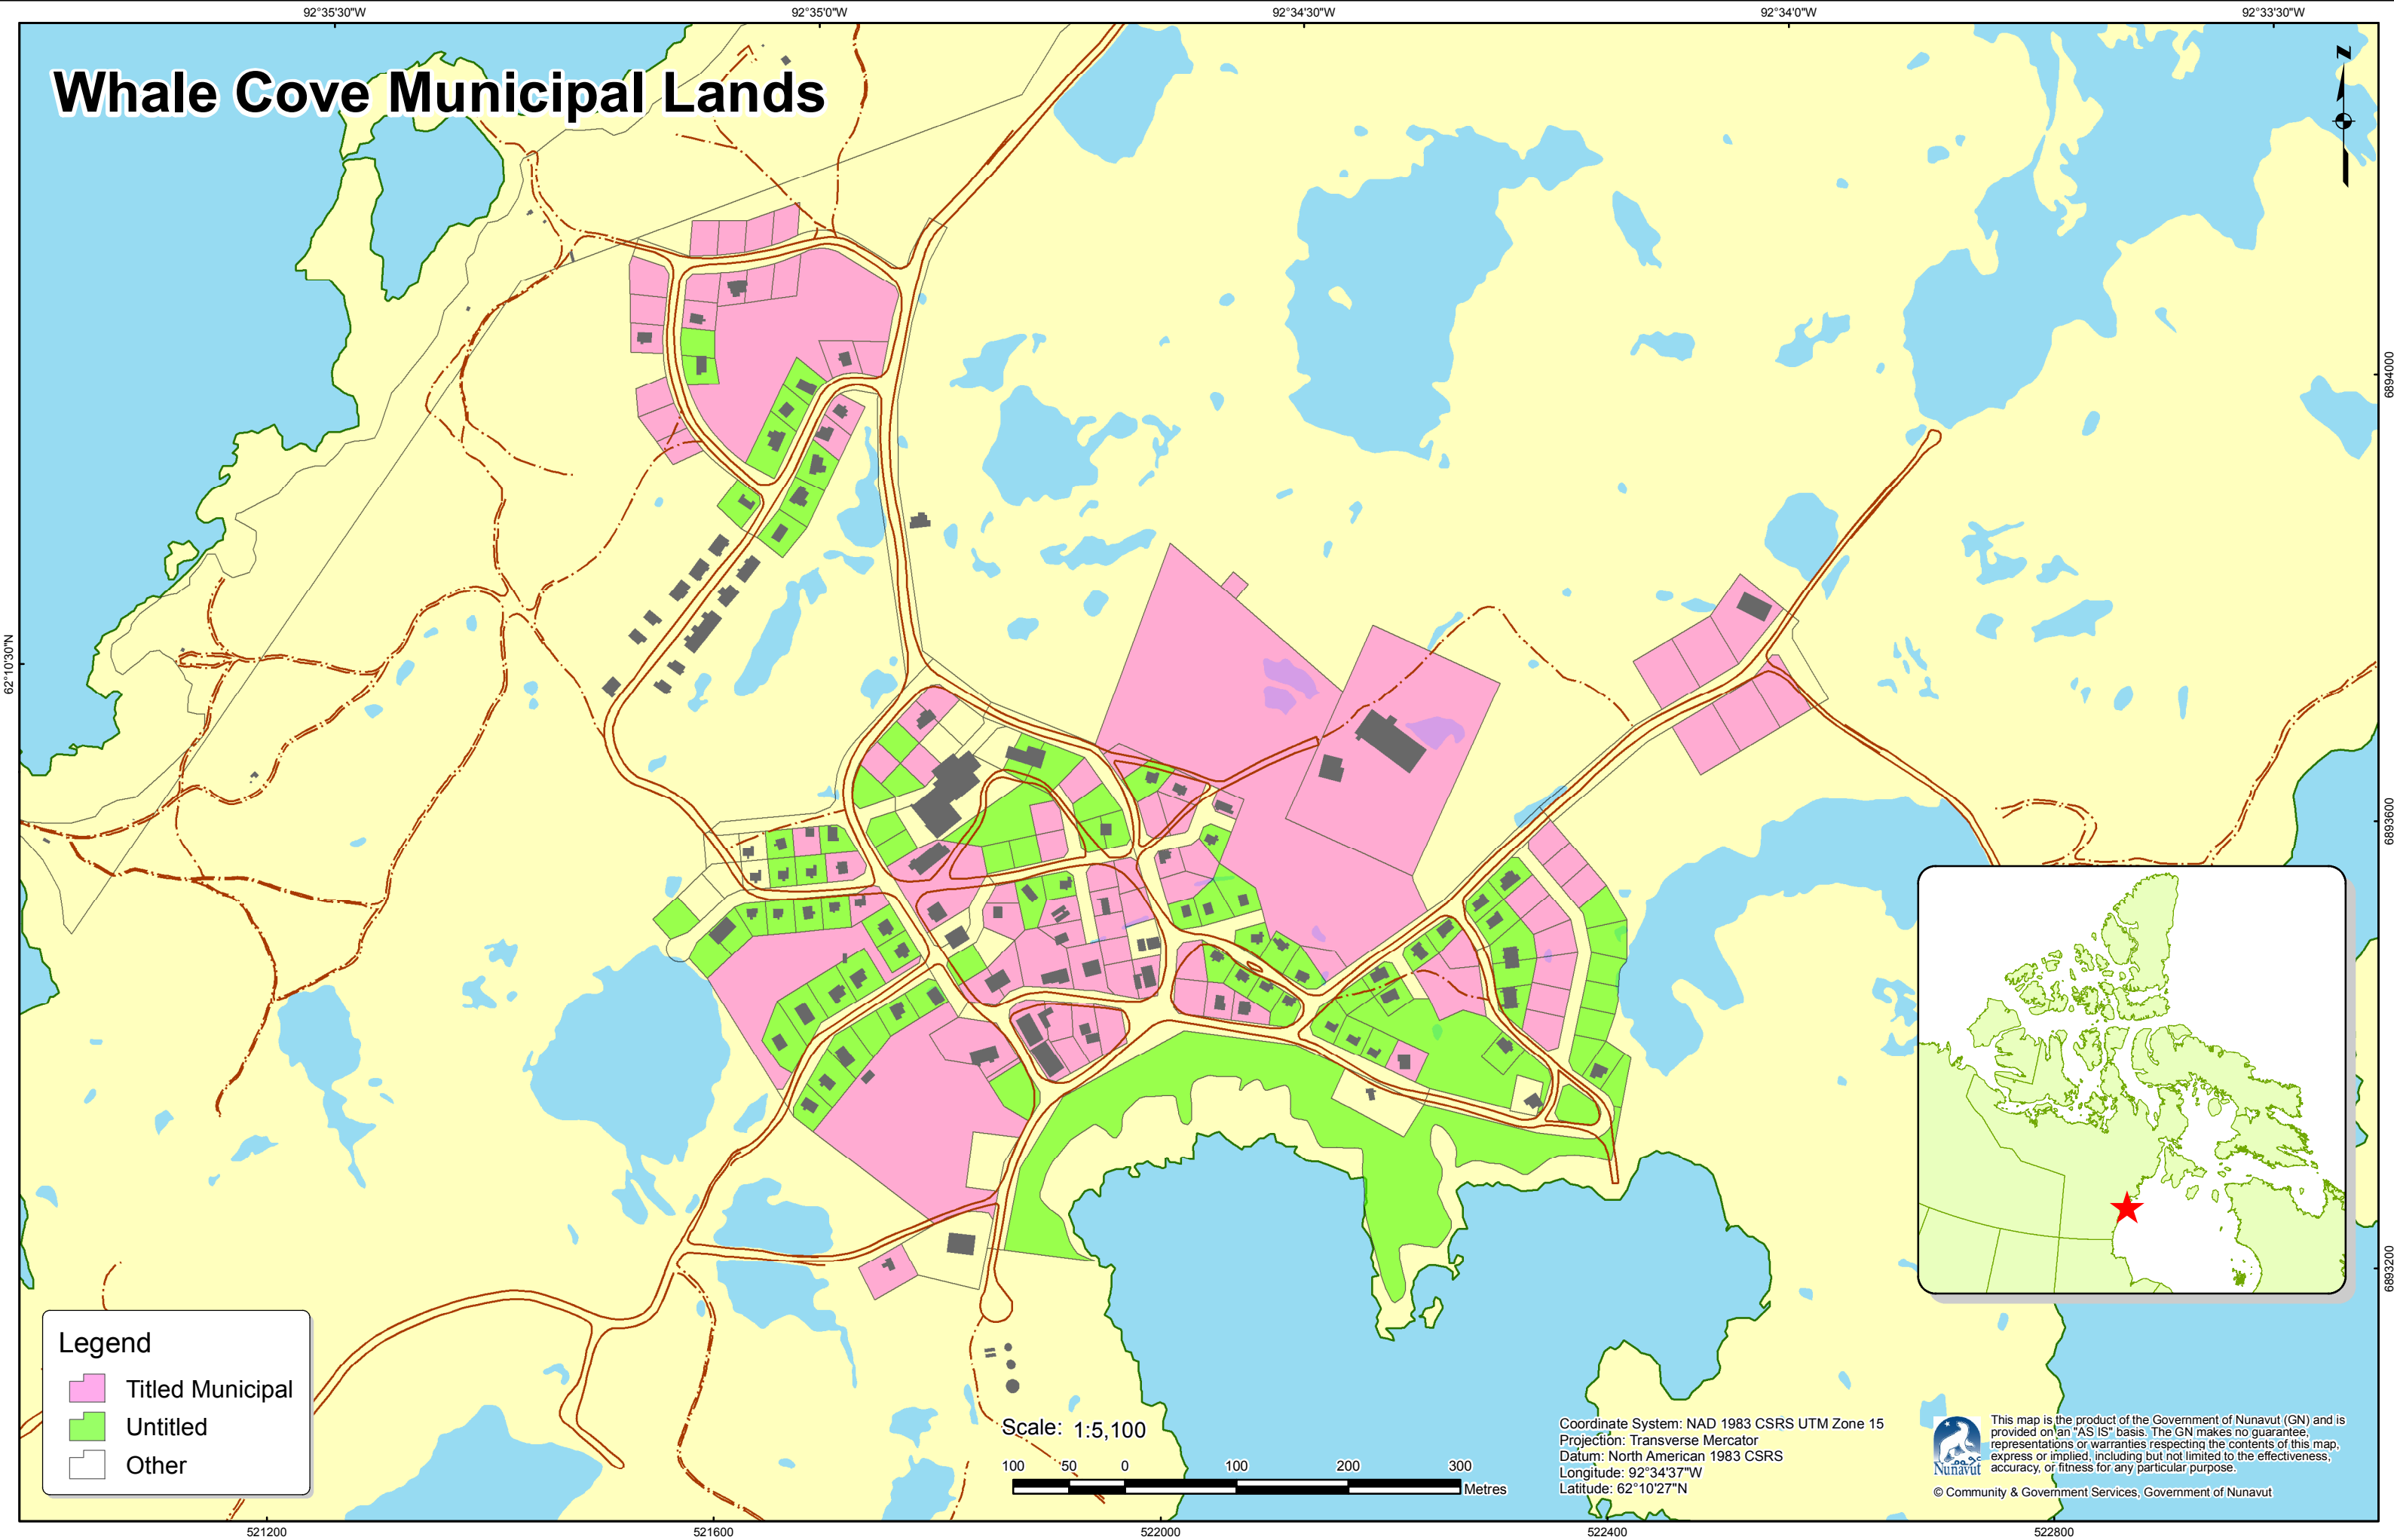

# Whale Cove Municipal Lands

**Legend**

- Titled Municipal
- Untitled
- Other

Scale: 1:5,100

100 50 0 100 200 300 Metres

Coordinate System: NAD 1983 CSRS UTM Zone 15  
Projection: Transverse Mercator  
Datum: North American 1983 CSRS  
Longitude: 92°34'37"W  
Latitude: 62°10'27"N

This map is the product of the Government of Nunavut (GN) and is provided on an "AS IS" basis. The GN makes no guarantee, representations or warranties respecting the contents of this map, express or implied, including but not limited to the effectiveness, accuracy, or fitness for any particular purpose.  
© Community & Government Services, Government of Nunavut

521200

521600

522000

522400

522800

62°10'27"N

92°35'30"W

92°35'0"W

92°34'30"W

92°34'0"W

92°33'30"W

6894000

6893600

6893200